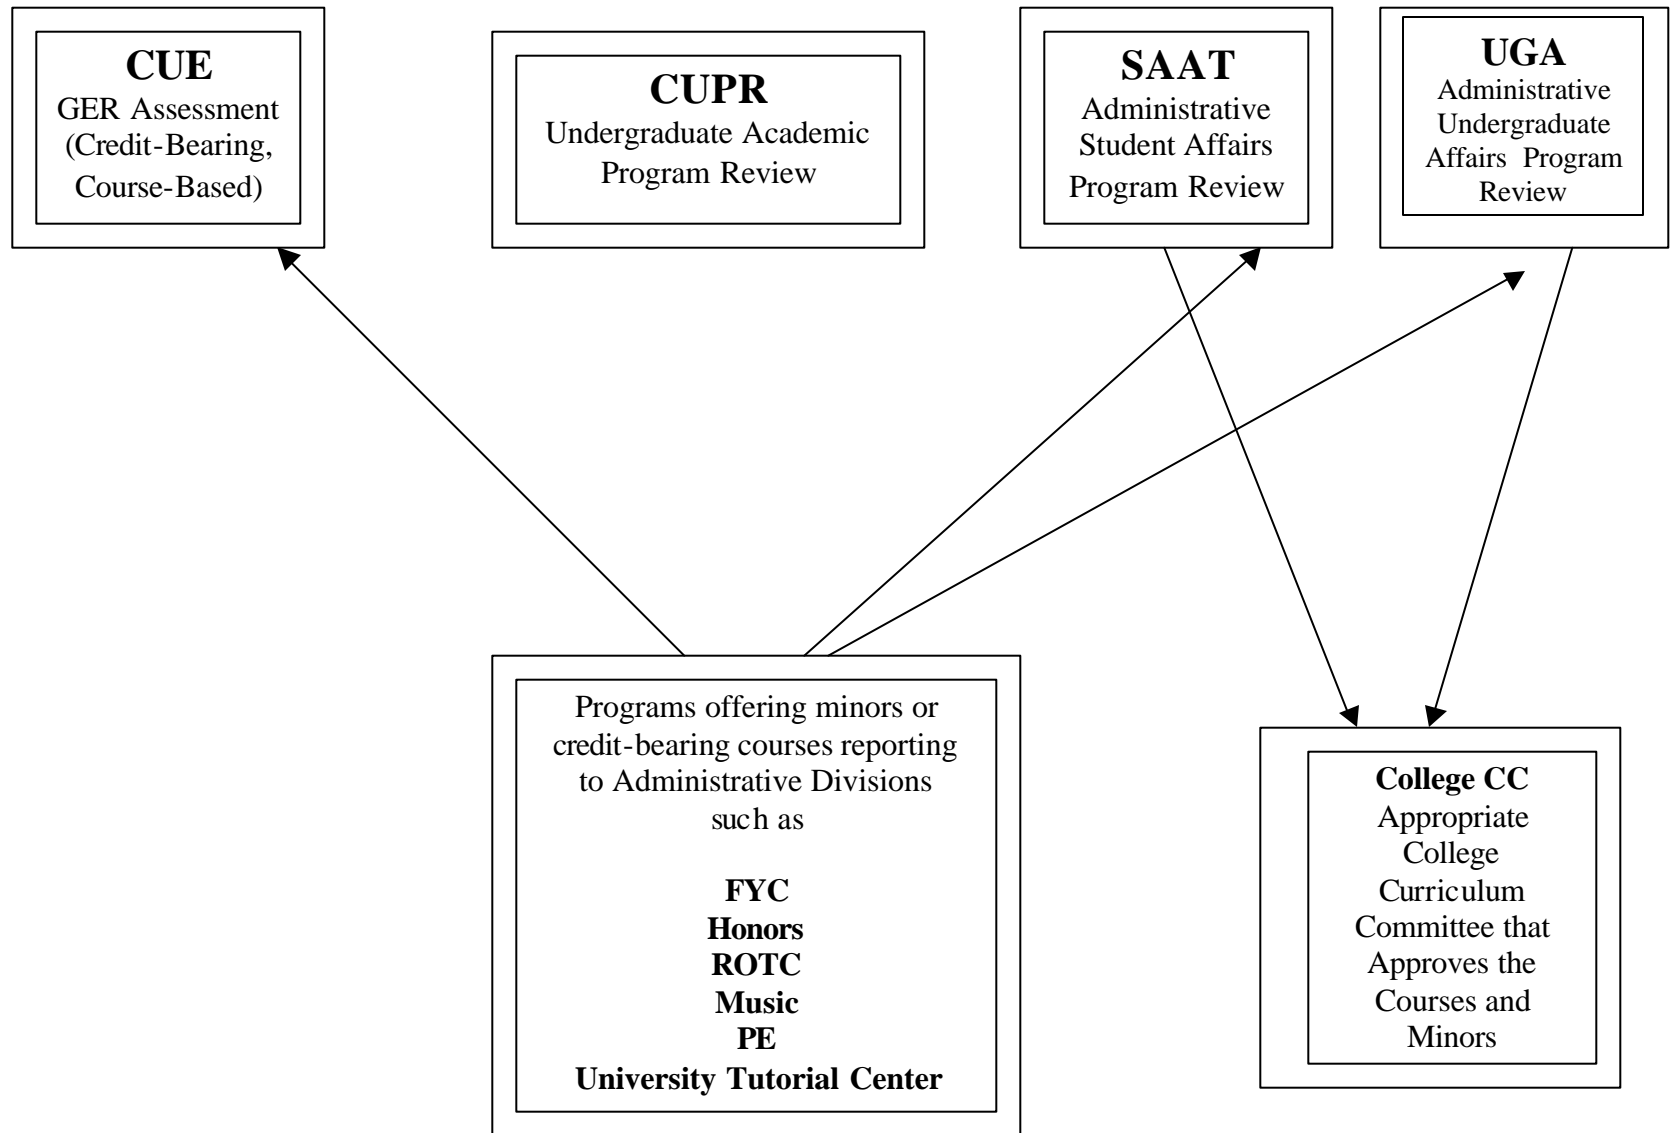

## CUE, CUPR, SAAT, and UGA Review Process Flow Chart

**\*CUE will have representatives from Undergraduate Affairs and Student Affairs on its committee while SAAT will have a faculty representative from CUE on its committee**