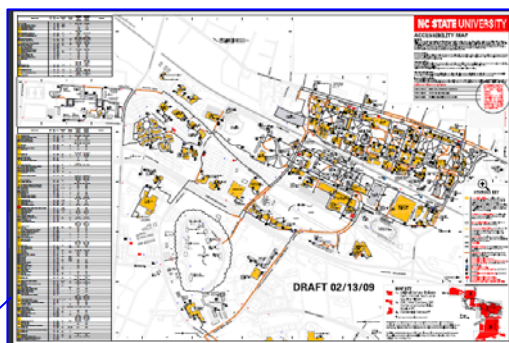

Map Location Key

Campus has been divided into three distinct areas on this document. The **MAP KEY** shows the actual location of each area.

Map key area number 1 is located on one page by itself.

Map key areas 2 and 3 are combined on the second page (the back side of the printed version).

MAP KEY

-  1. Original Campus (Includes North, Central, South, and E.S. King Village)
-  2. CBC, West Campus, RBC Center and Carter-Finley Stadium**
-  3. Centennial Campus**

** See map on reverse side of document

The Intent of this document is to provide the reader with a map for vehicular and pedestrian access to the most frequently used buildings on campus. Please refer to the legend for color and symbol information.