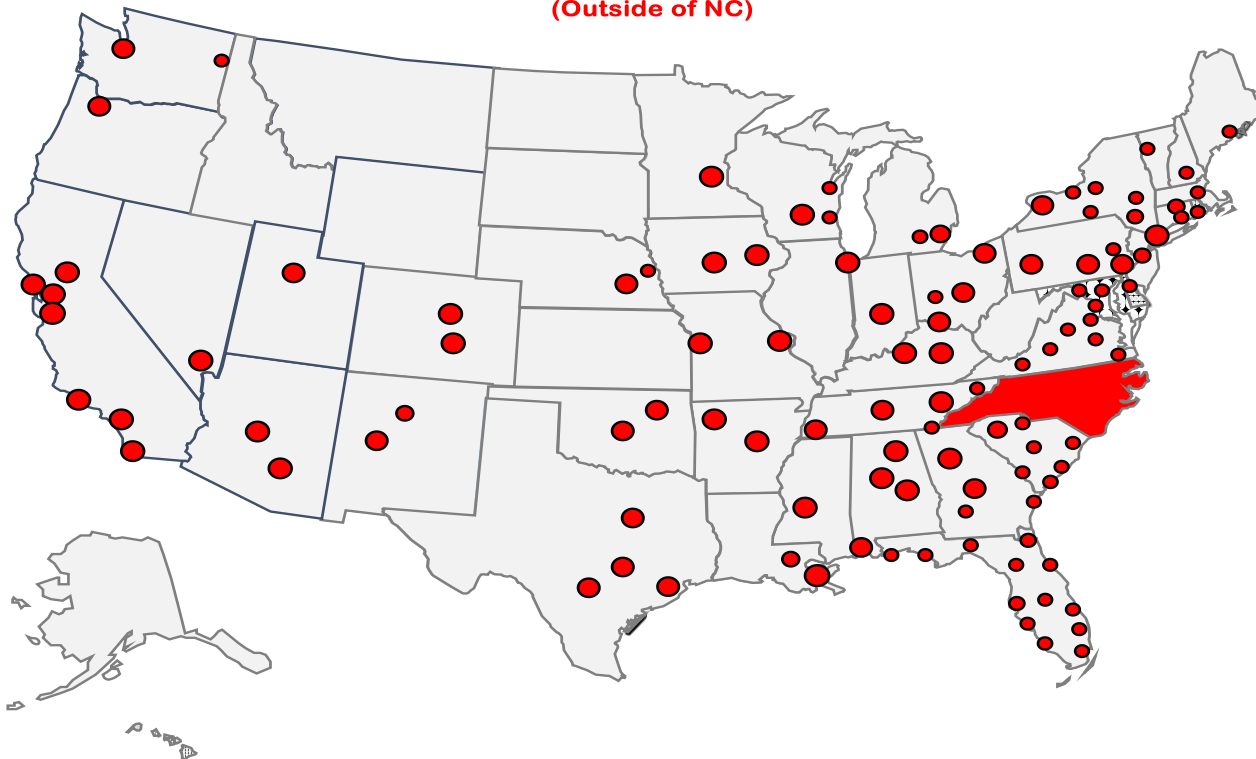

Alumni Association Update

Faculty Senate Meeting

November 15, 2011

NC State Alumni Population Centers (Outside of NC)

- Adding 6,000 – 7,000 new graduates per year
- Half of all living alumni have graduated since 1992
- Median age of undergraduate degreed alumni is 41
- 35% of alumni live outside of North Carolina

University Outreach Support

Chancellor Network Events

October 2010 – September 2011

Oct '10 - Richmond

Oct '10 - Norfolk

Dec '10 – New York

Feb '11 – Orlando

Mar '11 – Atlanta

Apr '11 – San Francisco

Apr '11 – San Jose

May '11 – Washington, DC

May '11 – Winston Salem

Jun '11 – Fayetteville

Jul '11 – Asheville

Jul '11 – New Bern

Aug '11 – Charlotte