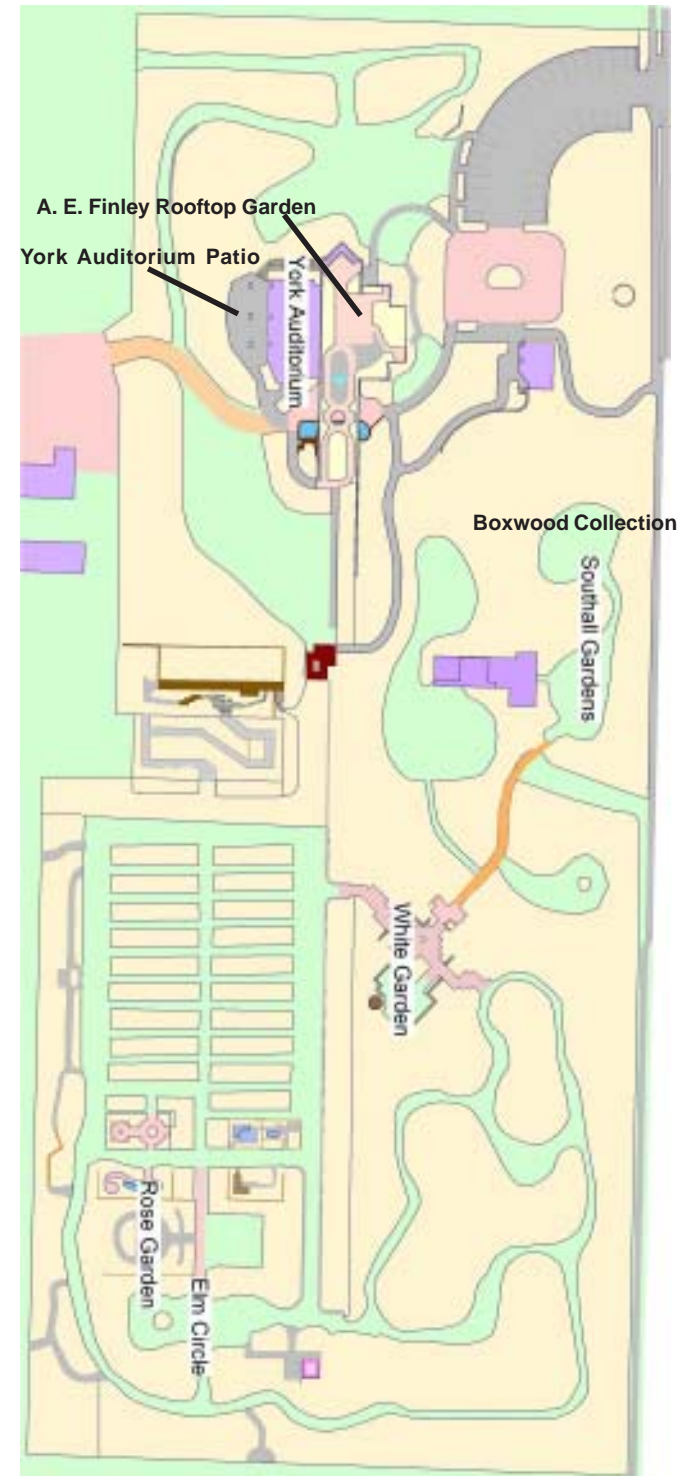

*Hold your next function
or event at
the beautiful*

**JC Raulston
Arboretum**

AT NC STATE UNIVERSITY

Venue
with a
View

***Rent one of these beautiful areas for
your next social event.***

Southall Lawn – Choose between the open lawn or the adjacent Boxwood Circle.
*150 guests each area
$500/area/4-hr block

The Finley-Nottingham Rose Garden – This area is perfect for an intimate group (rose display is season-dependent).
*25 guests
$500/4-hr block

The Klein-Pringle White Garden – An elegant white, silver, and gray garden with a Victorian gazebo and small hardscape plaza.
*100 guests
$500/4-hr block

The A. E. Finley Rooftop Garden – An open-air reception area with a stellar view.
*90 guests
$500/4-hr block

The Elm Circle – A lovely, open area near The Necessary.
*50 guests
$500/4-hr block

York Auditorium

Monday Through Friday Day Rates

- Room 109 – $240/4-hr block w/kitchen-50 guests*
- Room 107 – $140/4-hr block w/o kitchen-50 guests*
- Room 105 – $140/4-hr block w/o kitchen-50 guests*
- Full Auditorium – $520/4-hr block w/kitchen-200 guests*

Weekend and Evening Rates

- Room 109 – $340/4 hr block, w/kitchen-50 guests*
- Room 107 – $190/4-hr block, w/o kitchen-50 guests*
- Room 105 – $190/4-hr block, w/o kitchen-50 guests*
- Full Auditorium – $720/4-hr block, w/kitchen-200 guests*

York Auditorium Patio

May serve as a wedding location when renting the full auditorium at no extra cost

*dependent upon room setup

Call (919) 513-7457 for more information or to
book a space.