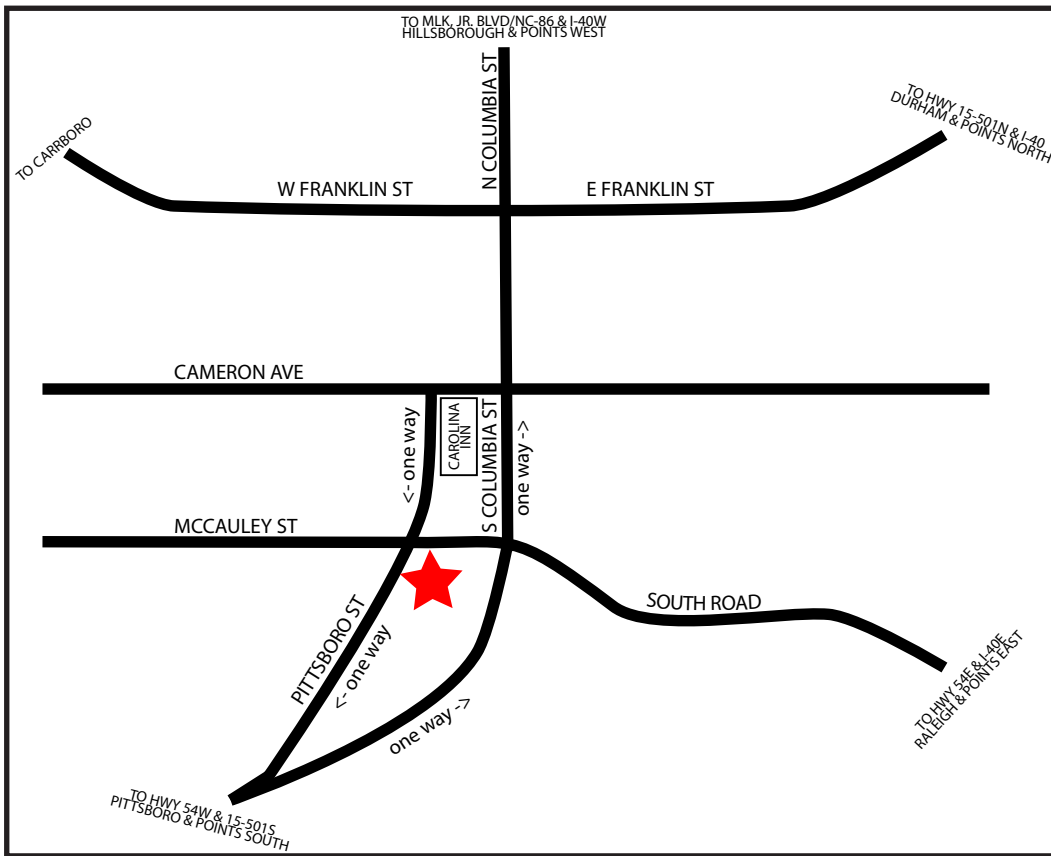

UNC FedEx Global Education Center

301 Pittsboro Street
Chapel Hill, NC 27516

Free parking in garage under building, access garage from McCauley St.; additional parking available for a small fee at the Carolina Inn.

FROM RALEIGH/WEST

Take I-40W to Exit 273A / Hwy 54; Follow road 4 miles, it will become Raleigh road which becomes South Road as you enter campus. Follow road through campus and the FedEx GEC is just after you cross South Columbia on the left.

FROM DURHAM

Take 15-501S to Chapel Hill, fork right on to Franklin Street. Turn left on to Columbia, then right onto Cameron, and left on to Pittsboro. Turn left on to McCauley to access parking garage under the building.

FROM GREENSBORO/WEST

Take I-40W to Exit 266 / Hwy 86 / Martin Luther King Jr. Blvd; turn right off exit ramp. Follow the road which becomes N. Columbia as you approach downtown. Turn right onto Cameron, and left on to Pittsboro. Turn left on to McCauley to access to parking garage under the building.