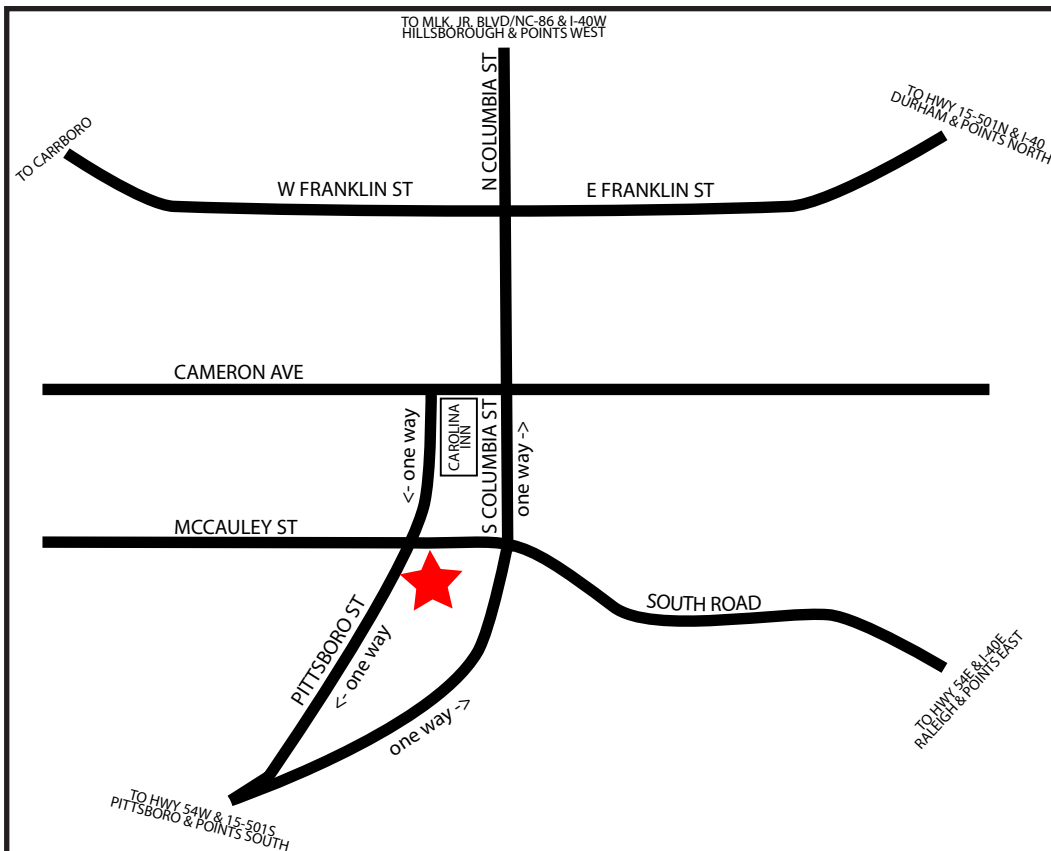

UNC FedEx Global Education Center

301 Pittsboro Street
Chapel Hill, NC 27516

Free parking in garage under building, access garage from McCauley St.; additional parking available for a small fee at the Carolina Inn.

FROM RALEIGH/WEST

Take I-40W to Exit 273A / Hwy 54; Follow road 4 miles, it will become Raleigh road which becomes South Road as you enter campus. Follow road through campus and the FedEx GEC is just after you cross South Columbia on the left.

FROM DURHAM

Take 15-501S to Chapel Hill, fork right on to Franklin Street. Turn left on to Columbia, then right onto Cameron, and left on to Pittsboro. Turn left on to McCauley to access parking garage under the building.

FROM GREENSBORO/WEST

Take I-40W to Exit 266 / Hwy 86 / Martin Luther King Jr. Blvd; turn right off exit ramp. Follow the road which becomes N. Columbia as you approach downtown. Turn right onto Cameron, and left on to Pittsboro. Turn left on to McCauley to access to parking garage under the building.