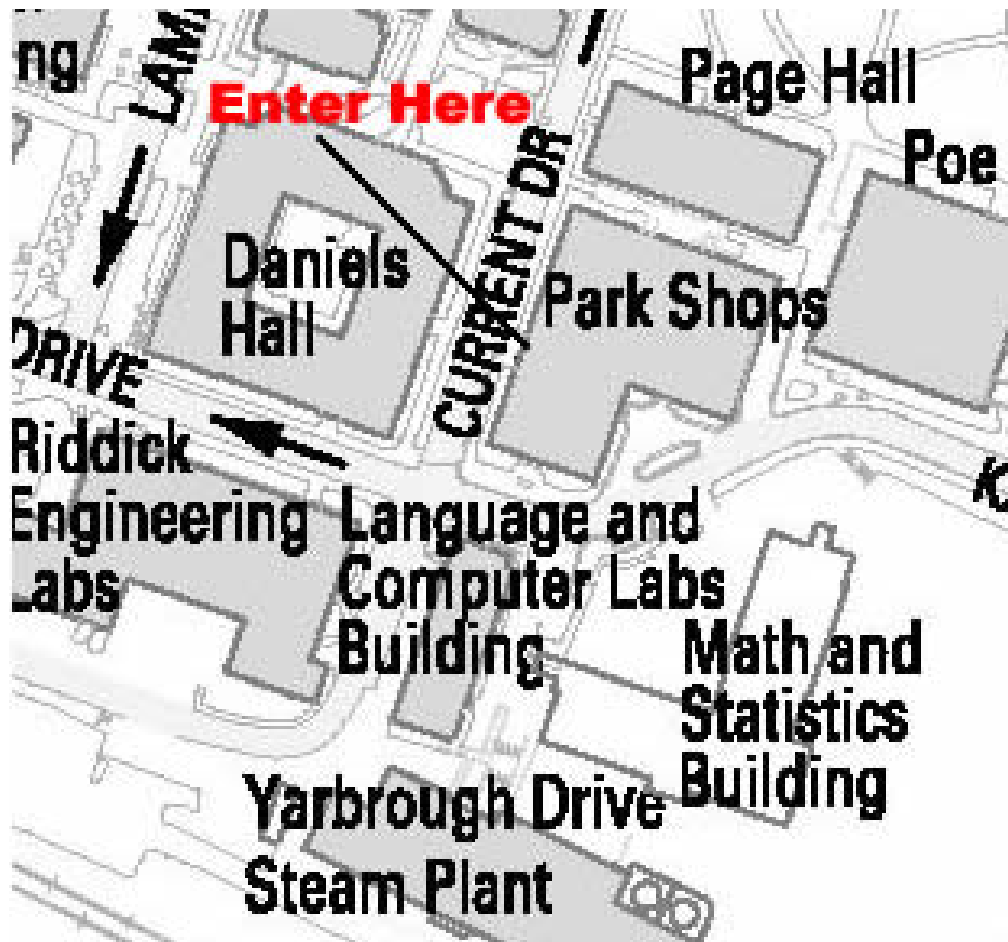

## Directions to New Student Orientation

- **Enter Park Shops from Current Drive across from Daniels Hall.**
- **After entering the building, make a right at the first hallway and our office suite will be the first door on your left.**
- **Room 204 Park Shops.**