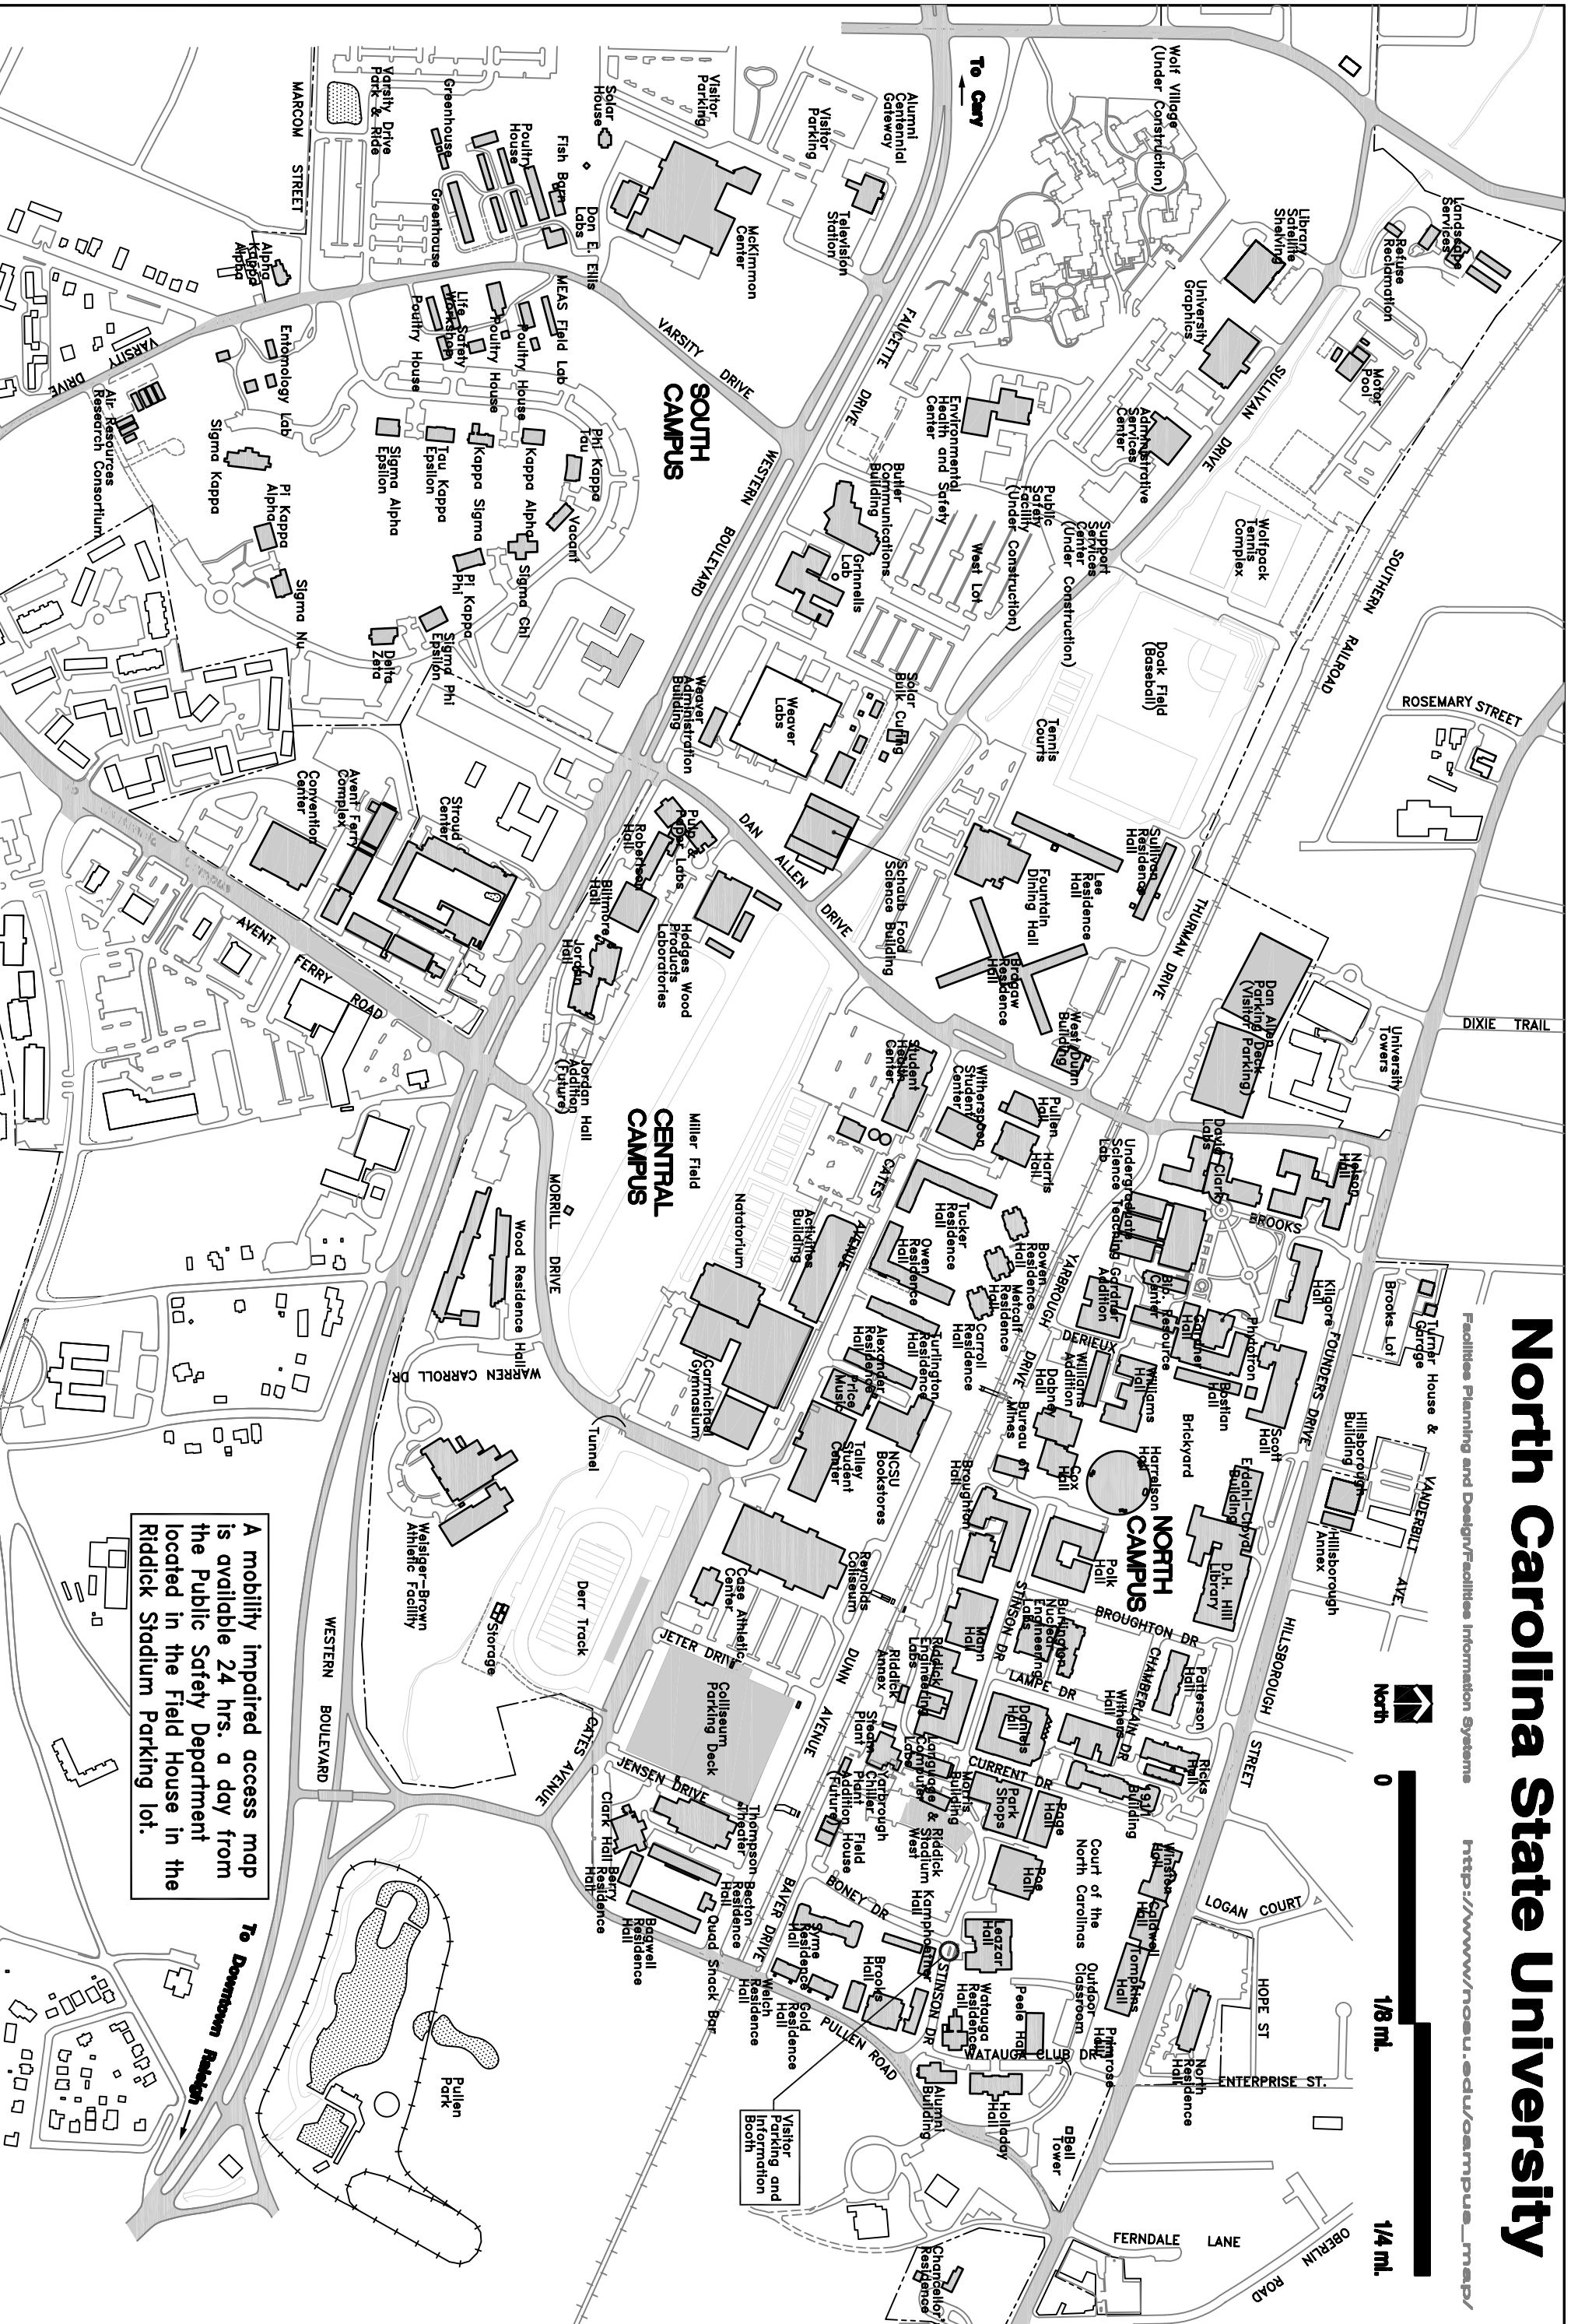

North Carolina State University

Facilities Planning and Design/Facilities Information Systems

http://www.ncsu.edu/campus_map/

North

0

1/8 mi.

1/4 mi.

A mobility impaired access map is available 24 hrs. a day from the Public Safety Department located in the Field House in the Riddick Stadium Parking lot.

Visitor Parking and Information Booth

To Downtown Raleigh

To Cary